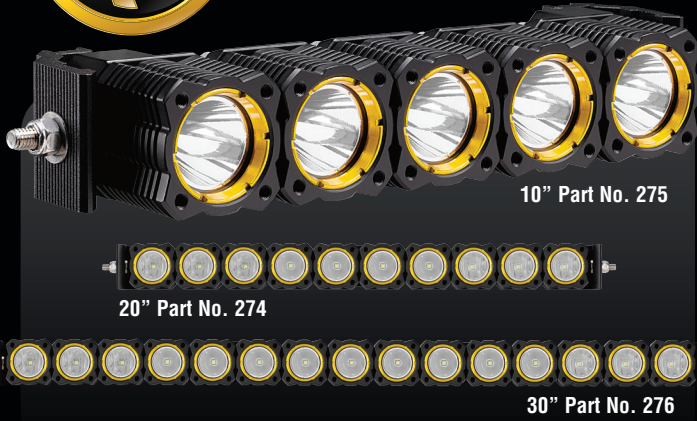

KC HiLITES

FLEX LED Light Bars

FLEX LED LIGHT BARS

FEATURES

Four Models Available:

- **10" Spot Beam – #273**
Rated at: 50-Watt; 4,875 Lumens;
1,200 LUX @ 10 Meters; 120,000 Candela
- **10" Combo Spread / Spot Beam – #275**
Rated at: 50-Watt; 4,875 Lumens;
1,150 LUX @ 10 Meters; 115,000 Candela
- **20" Combo Spread / Spot Beam – #274**
Rated at: 100-Watt; 9,750 Lumens;
1,900 LUX @ 10 Meters; 190,000 Candela
- **30" Combo Spread / Spot Beam – #276**
Rated at: 150-Watt; 14,625 Lumens;
2,700 LUX @ 10 Meters; 270,000 Candela
- Cree XM-L2 U2 LEDs with a 50,000 Hour Life
- 5,700K Color Temperature
- Precision Reflector Optics
- IP68 Rated Die-Cast Aluminum Housings
- Operates on 9 to 18 Volts
- Protected Against EMI Interference
- All Include Wiring Harness with Waterproof Connectors

PHOTOMETRICS

FLEX LED LIGHT BAR DIMENSIONS

KC FLEX LED LIGHT BARS

Part No.	Model / Description	Beam Pattern	No. of LEDs	Watts	Amps	Volts	Lumens	Dimensions		
								A	B	C
273	10" Flex Light Bar	Spot	5	50	5	9-18	4,875	3.25"	2.0"	11.375"
275	10" Flex Light Bar	Combo Spread / Spot	5	50	5	9-18	4,875	3.25"	2.0"	11.375"
274	20" Flex Light Bar	Combo Spread / Spot	10	100	10	9-18	9,750	3.25"	2.0"	21.375"
276	30" Flex Light Bar	Combo Spread / Spot	15	150	15	9-18	14,625	3.25"	2.0"	31.375"