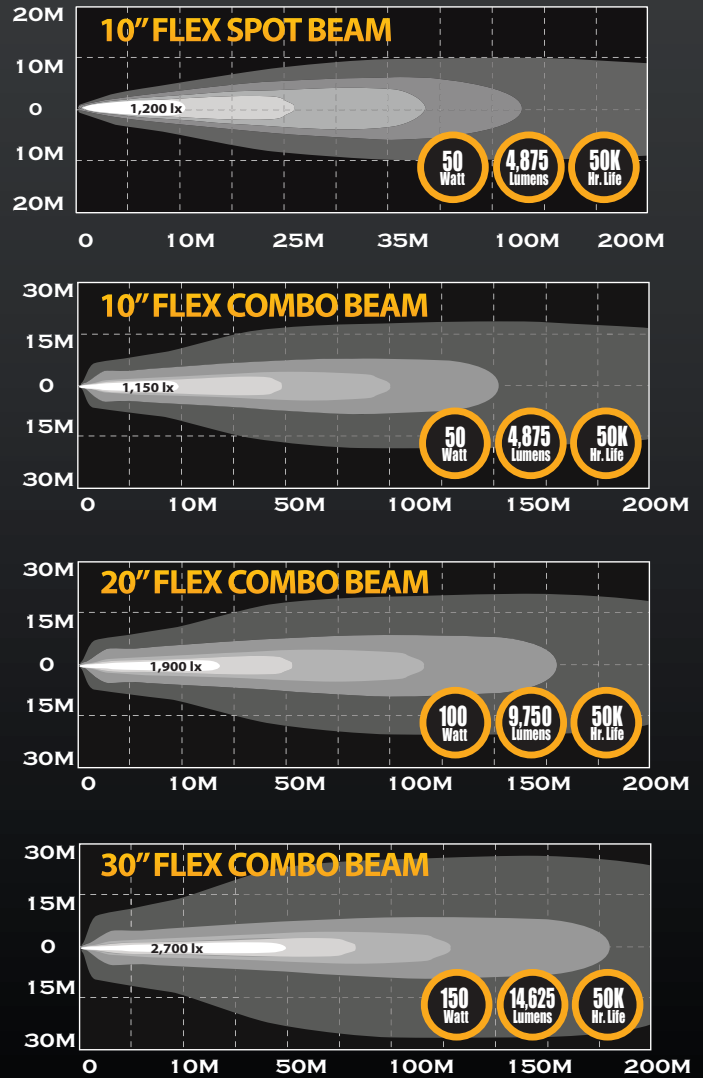

KC HiLITES

FLEX LED Light Bars

FLEX LED LIGHT BARS

FEATURES

Four Models Available:

- **10" Spot Beam – #273**
Rated at: 50-Watt; 4,875 Lumens;
1,200 LUX @ 10 Meters; 120,000 Candela
- **10" Combo Spread / Spot Beam – #275**
Rated at: 50-Watt; 4,875 Lumens;
1,150 LUX @ 10 Meters; 115,000 Candela
- **20" Combo Spread / Spot Beam – #274**
Rated at: 100-Watt; 9,750 Lumens;
1,900 LUX @ 10 Meters; 190,000 Candela
- **30" Combo Spread / Spot Beam – #276**
Rated at: 150-Watt; 14,625 Lumens;
2,700 LUX @ 10 Meters; 270,000 Candela
- Cree XM-L2 U2 LEDs with a 50,000 Hour Life
- 5,700K Color Temperature
- Precision Reflector Optics
- IP68 Rated Die-Cast Aluminum Housings
- Operates on 9 to 18 Volts
- Protected Against EMI Interference
- All Include Wiring Harness with Waterproof Connectors

PHOTOMETRICS

FLEX LED LIGHT BAR DIMENSIONS

KC FLEX LED LIGHT BARS

Part No.	Model / Description	Beam Pattern	No. of LEDs	Watts	Amps	Volts	Lumens	Dimensions		
								A	B	C
273	10" Flex Light Bar	Spot	5	50	5	9-18	4,875	3.25"	2.0"	11.375"
275	10" Flex Light Bar	Combo Spread / Spot	5	50	5	9-18	4,875	3.25"	2.0"	11.375"
274	20" Flex Light Bar	Combo Spread / Spot	10	100	10	9-18	9,750	3.25"	2.0"	21.375"
276	30" Flex Light Bar	Combo Spread / Spot	15	150	15	9-18	14,625	3.25"	2.0"	31.375"